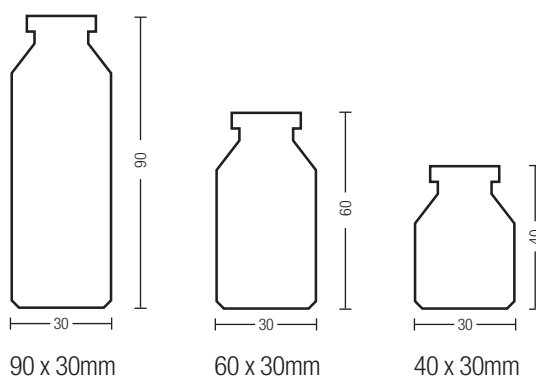

### Dimensions

Timber	Dimension	Weigh/Each	SAP Order Code
Hemlock	40 x 30 x 1500mm	0.81kg	192607
Hemlock	60 x 30 x 1500mm	0.81kg	192608
Western Red Cedar	40 x 30 x 1500mm	0.68kg	192605
Western Red Cedar	60 x 30 x 1500mm	0.68kg	192606
Hemlock	40 x 30 x 2100mm	1.13kg	192613
Hemlock	60 x 30 x 2100mm	1.3kg	192614
Western Red Cedar	40 x 30 x 2100mm	0.95kg	192609
Western Red Cedar	60 x 30 x 2100mm	0.95kg	192610
Hemlock	40 x 30 x 2700mm	1.46kg	192619
Hemlock	60 x 30 x 2700mm	1.46kg	192620
Western Red Cedar	40 x 30 x 2700mm	1.35kg	192615
Western Red Cedar	60 x 30 x 2700mm	1.35kg	192616
Hemlock	40 x 30 x 3000mm	1.62kg	192621
Hemlock	60 x 30 x 3000mm	1.62kg	192622
Western Red Cedar	40 x 30 x 3000mm	1.35kg	192617
Western Red Cedar	60 x 30 x 3000mm	1.35kg	192618
Hemlock	40 x 30 x 3600mm	1.94kg	192625
Hemlock	60 x 30 x 3600mm	1.94kg	192626
Western Red	40 x 30 x 3600mm	1.62kg	192623
Western Red	60 x 30 x 3600mm	1.62kg	192624