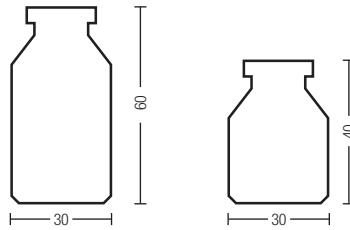

Profiles

60 x 30mm

40 x 30mm

Dimensions

Timber	Dimension	Weigh/Each	SAP Order Code
Hemlock	40 x 30 x 1500mm	0.81kg	192607
Hemlock	60 x 30 x 1500mm	0.81kg	192608
Western Red Cedar	40 x 30 x 1500mm	0.68kg	192605
Western Red Cedar	60 x 30 x 1500mm	0.68kg	192606
Hemlock	40 x 30 x 2100mm	1.13kg	192613
Hemlock	60 x 30 x 2100mm	1.3kg	192614
Western Red Cedar	40 x 30 x 2100mm	0.95kg	192609
Western Red Cedar	60 x 30 x 2100mm	0.95kg	192610
Hemlock	40 x 30 x 2700mm	1.46kg	192619
Hemlock	60 x 30 x 2700mm	1.46kg	192620
Western Red Cedar	40 x 30 x 2700mm	1.35kg	192615
Western Red Cedar	60 x 30 x 2700mm	1.35kg	192616
Hemlock	40 x 30 x 3000mm	1.62kg	192621
Hemlock	60 x 30 x 3000mm	1.62kg	192622
Western Red Cedar	40 x 30 x 3000mm	1.35kg	192617
Western Red Cedar	60 x 30 x 3000mm	1.35kg	192618
Hemlock	40 x 30 x 3600mm	1.94kg	192625
Hemlock	60 x 30 x 3600mm	1.94kg	192626
Western Red	40 x 30 x 3600mm	1.62kg	192623
Western Red	60 x 30 x 3600mm	1.62kg	192624