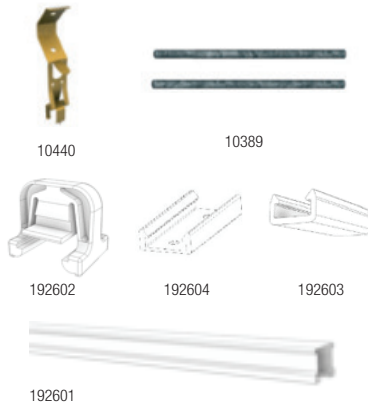

## DATA SHEET AUSTRATUS

**Application** Ceiling and Wall Decorative Timber Lining

**Benefits** Modular clip in batten ceiling and wall system, reduced installation time, beautiful timber finish available in a variety of profiles and coatings.

### Dimensions

Timber	Dimension	Weigh/Each	SAP Order Code
Hemlock	40 x 30 x 1500mm	0.81kg	192607
Hemlock	60 x 30 x 1500mm	0.81kg	192608
Western Red Cedar	40 x 30 x 1500mm	0.68kg	192605
Western Red Cedar	60 x 30 x 1500mm	0.68kg	192606
Hemlock	40 x 30 x 2100mm	1.13kg	192613
Hemlock	60 x 30 x 2100mm	1.3kg	192614
Western Red Cedar	40 x 30 x 2100mm	0.95kg	192609
Western Red Cedar	60 x 30 x 2100mm	0.95kg	192610
Hemlock	40 x 30 x 2700mm	1.46kg	192619
Hemlock	60 x 30 x 2700mm	1.46kg	192620
Western Red Cedar	40 x 30 x 2700mm	1.35kg	192615
Western Red Cedar	60 x 30 x 2700mm	1.35kg	192616
Hemlock	40 x 30 x 3000mm	1.62kg	192621
Hemlock	60 x 30 x 3000mm	1.62kg	192622
Western Red Cedar	40 x 30 x 3000mm	1.35kg	192617
Western Red Cedar	60 x 30 x 3000mm	1.35kg	192618
Hemlock	40 x 30 x 3600mm	1.94kg	192625
Hemlock	60 x 30 x 3600mm	1.94kg	192626
Western Red	40 x 30 x 3600mm	1.62kg	192623
Western Red	60 x 30 x 3600mm	1.62kg	192624

**Austratus Accessories**

ORDER CODE	PRODUCT DESCRIPTION	SIZE	Each/carton
10440	700 Spring adjustable clip for 5mm soft galv suspension rod	107mm	400
10389	121 5mm Soft Galv Rod: Plain	3600mm	50
192602	Austratus 30mm Fin Clip	30mm	
192604	Austratus 30mm Joiner	30mm	
192603	Austratus 30mm Spacer Clip	30mm	
192601	Austratus Aluminium Rail	4200mm	